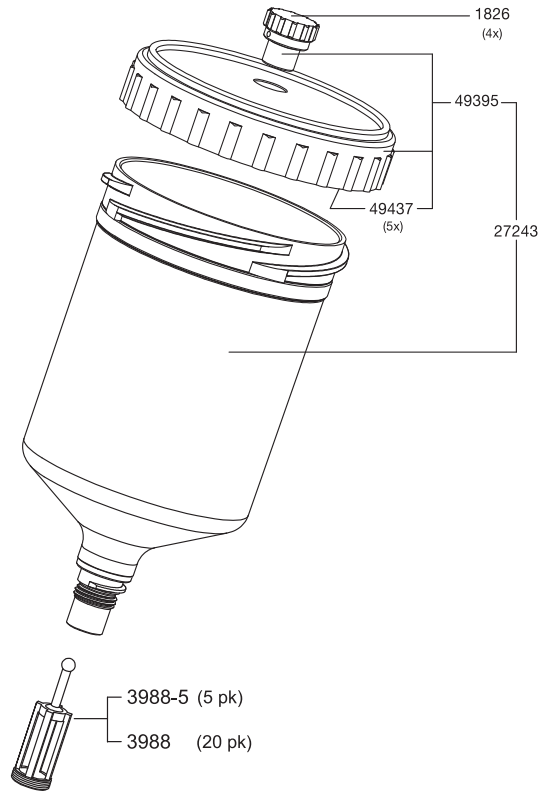

SATA® Gravity and Siphon Cups for Spray Guns

Gravity flow cup							
Gun type		SATAjet 5000B, jet 4000 B, jet 3000 B, jet 1500 B SoLV, jet 1000 B, jet 100 B, jet 2000, jet RP, KLC, LM 2000 B Jet 90, Jet 90-2	SATAjet B, jet GR, jet NR 95	SATAminijet 4400 B	SATAminijet 3000 B, minijet 1 - 4, jet 20 B	SATAjet 20 B Dekor 2000	Lid
Capacity	Order No.						
Reusable Plastic cup							
2.2 oz. (63 ml)	15669				 use with adapter part no. 129346		15909
2.2 oz. (63 ml)	153551				 includes adapter No.129346		15909
3.0 oz. (85ml) QCC	165142	 use with adapter part no. 169326					95448
4.2 oz., (0.125 l) QCC	125443						95448
4.2 oz., (0.125 l) QCC	197541						199075
0.3 l	120675	 no threads					
0.3 l	128470						121293
0.6 l	49379						49395
0.6 l	27243						49395
Gravity flow cup							
Gun type		SATAjet 5000B, jet 4000 B, jet 3000 B, SATAjet 1500 B SoLV, jet 1000 B, jet 100 B, jet 2000, jet RP, KLC, LM 2000 B, Jet 90, Jet 90-2	SATAjet B, jet GR, jet NR 95	SATAminijet 4400 B	SATAminijet 3000 B, minijet 1 - 4, jet 20 B		Lid
Capacity	Order No.						
Reusable aluminum cup							
0.15 l	125948						64022 Pk of 3
0.15 l	198911						64022-10 Pk of 10
0.75 l	6601						
0.75 l	137729						71555 Pk of 3
1.0 l	46631						71555-10 Pk of 10
1.0 l	96685	 QCC only, no threads					
1.0 l	1013440	 Threaded					

Technical modifications and printing errors reserved

Spare Parts

SATA® Aluminum and PVC Gravity Flow Cups for Spray Guns

Order No./Desc.	
1826	Non-drip device, pk of 4
3988	Sieve, pk of 20
3988-5	Sieve, pk of 5
6585	Insert, aluminum cup
27243	Cup, 0.6L QCC plastic, cpl
49395	Lid, 0.6L plastic
49437	Cup Lid Drip Ring, 0.6L, pk of 5
71555	Lid, plastic, pk of 3
96644	Nipple, QCC aluminum cup
96685	Cup, 1L QCC aluminum, cpl, no threads
96693	Ring, QCC marking
96719	Adapter, QCC to PPS cup
96875	Inner cup seal
137729	Cup, 0.75 L alum, cpl
1013440	Cup, 1L QCC aluminum, cpl, threaded

96719 QCC adapter, PPS
Full size

Technical modifications and printing errors reserved