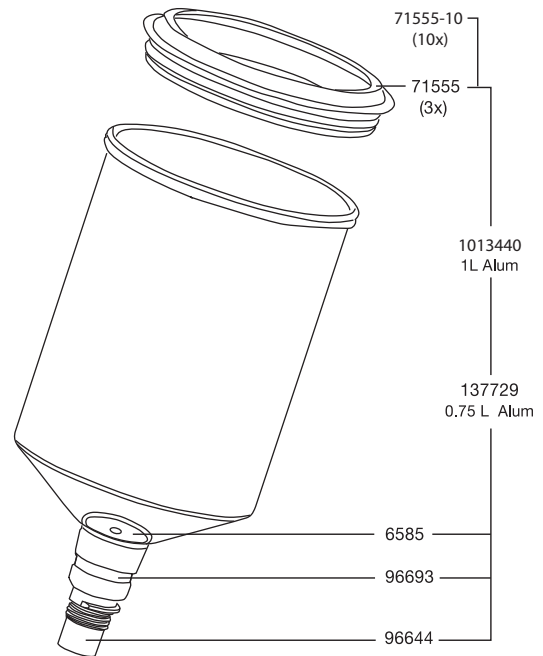

SATA® Gravity and Siphon Cups for Spray Guns

Gravity flow cup							
Gun type		SATAjet 5000B, jet 4000 B, jet 3000 B, jet 1500 B SoLV, jet 1000 B, jet 100 B, jet 2000, jet RP, KLC, LM 2000 B Jet 90, Jet 90-2	SATAjet B, jet GR, jet NR 95	SATAminijet 4400 B	SATAminijet 3000 B, minijet 1 - 4, jet 20 B	SATAjet 20 B Dekor 2000	Lid
Capacity	Order No.						
Reusable Plastic cup							
2.2 oz. (63 ml)	15669				 use with adapter part no. 129346		15909
2.2 oz. (63 ml)	153551				 includes adapter No.129346		15909
3.0 oz. (85ml) QCC	165142	 use with adapter part no. 169326					95448
4.2 oz., (0.125 l) QCC	125443						95448
4.2 oz., (0.125 l) QCC	197541						199075
0.3 l	120675	 no threads					
0.3 l	128470						121293
0.6 l	49379						49395
0.6 l	27243						49395
Gravity flow cup							
Gun type		SATAjet 5000B, jet 4000 B, jet 3000 B, SATAjet 1500 B SoLV, jet 1000 B, jet 100 B, jet 2000, jet RP, KLC, LM 2000 B, Jet 90, Jet 90-2	SATAjet B, jet GR, jet NR 95	SATAminijet 4400 B	SATAminijet 3000 B, minijet 1 - 4, jet 20 B		Lid
Capacity	Order No.						
Reusable aluminum cup							
0.15 l	125948						64022 Pk of 3
0.15 l	198911						64022-10 Pk of 10
0.75 l	6601						
0.75 l	137729						71555 Pk of 3
1.0 l	46631						71555-10 Pk of 10
1.0 l	96685	 QCC only, no threads					
1.0 l	1013440	 Threaded					

Technical modifications and printing errors reserved

Spare Parts

SATA® Aluminum and PVC Gravity Flow Cups for Spray Guns

Order No./Desc.	
1826	Non-drip device, pk of 4
3988	Sieve, pk of 20
3988-5	Sieve, pk of 5
6585	Insert, aluminum cup
27243	Cup, 0.6L QCC plastic, cpl
49395	Lid, 0.6L plastic
49437	Cup Lid Drip Ring, 0.6L, pk of 5
71555	Lid, plastic, pk of 3
96644	Nipple, QCC aluminum cup
96685	Cup, 1L QCC aluminum, cpl, no threads
96693	Ring, QCC marking
96719	Adapter, QCC to PPS cup
96875	Inner cup seal
137729	Cup, 0.75 L alum, cpl
1013440	Cup, 1L QCC aluminum, cpl, threaded

96719 QCC adapter, PPS
Full size

Technical modifications and printing errors reserved