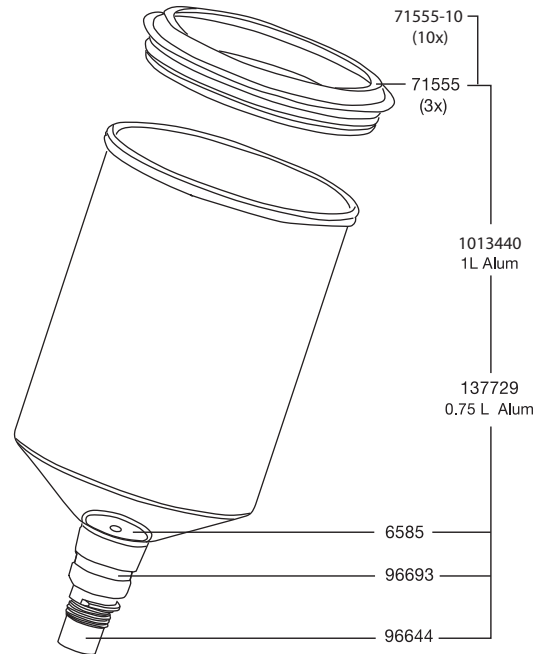

SATA® Gravity and Siphon Cups for Spray Guns

Gravity flow cup							
Gun type		SATAjet 5000B, jet 4000 B, jet 3000 B, jet 1500 B SoLV, jet 1000 B, jet 100 B, jet 2000, jet RP, KLC, LM 2000 B Jet 90, Jet 90-2	SATAjet B, jet GR, jet NR 95	SATAminijet 4400 B	SATAminijet 3000 B, minijet 1 - 4, jet 20 B	SATAjet 20 B Dekor 2000	Lid
Capacity	Order No.						
Reusable Plastic cup							
2.2 oz. (63 ml)	15669				 use with adapter part no. 129346		15909
2.2 oz. (63 ml)	153551				 includes adapter No.129346		15909
3.0 oz. (85ml) QCC	165142	 use with adapter part no. 169326					95448
4.2 oz., (0.125 l) QCC	125443						95448
4.2 oz., (0.125 l) QCC	197541						199075
0.3 l	120675	 no threads					
0.3 l	128470						121293
0.6 l	49379						49395
0.6 l	27243						49395
Gravity flow cup							
Gun type		SATAjet 5000B, jet 4000 B, jet 3000 B, SATAjet 1500 B SoLV, jet 1000 B, jet 100 B, jet 2000, jet RP, KLC, LM 2000 B, Jet 90, Jet 90-2	SATAjet B, jet GR, jet NR 95	SATAminijet 4400 B	SATAminijet 3000 B, minijet 1 - 4, jet 20 B		Lid
Capacity	Order No.						
Reusable aluminum cup							
0.15 l	125948						64022 Pk of 3
0.15 l	198911						64022-10 Pk of 10
0.75 l	6601						71555 Pk of 3
0.75 l	137729						
1.0 l	46631						
1.0 l	96685	 QCC only, no threads					
1.0 l	1013440	 Threaded					

Technical modifications and printing errors reserved

Spare Parts

SATA® Aluminum and PVC Gravity Flow Cups for Spray Guns

Order No./Desc.	
1826	Non-drip device, pk of 4
3988	Sieve, pk of 20
3988-5	Sieve, pk of 5
6585	Insert, aluminum cup
27243	Cup, 0.6L QCC plastic, cpl
49395	Lid, 0.6L plastic
49437	Cup Lid Drip Ring, 0.6L, pk of 5
71555	Lid, plastic, pk of 3
96644	Nipple, QCC aluminum cup
96685	Cup, 1L QCC aluminum, cpl, no threads
96693	Ring, QCC marking
96719	Adapter, QCC to PPS cup
96875	Inner cup seal
137729	Cup, 0.75 L alum, cpl
1013440	Cup, 1L QCC aluminum, cpl, threaded

96719 QCC adapter, PPS
Full size

Technical modifications and printing errors reserved