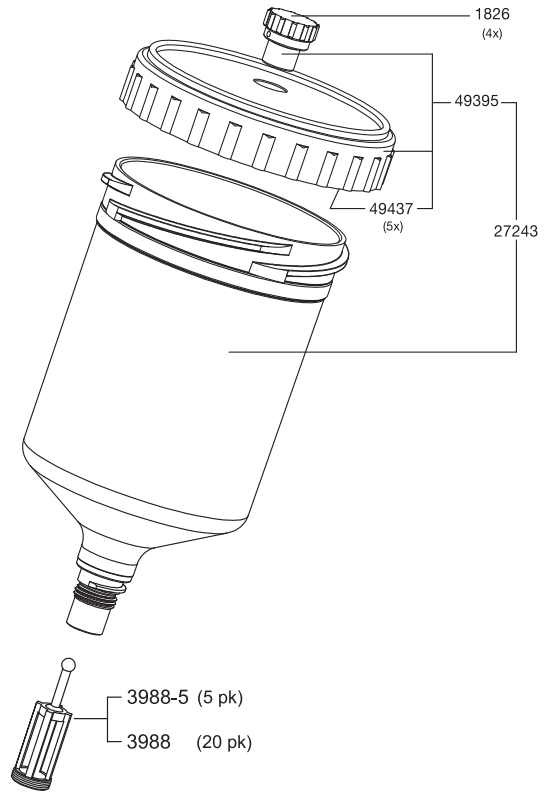

SATA® Gravity and Siphon Cups for Spray Guns

Gravity flow cup							
Gun type		SATAjet 5000B, jet 4000 B, jet 3000 B, jet 1500 B SoLV, jet 1000 B, jet 100 B, jet 2000, jet RP, KLC, LM 2000 B Jet 90, Jet 90-2	SATAjet B, jet GR, jet NR 95	SATAminijet 4400 B	SATAminijet 3000 B, minijet 1 - 4, jet 20 B	SATAjet 20 B Dekor 2000	Lid
Capacity	Order No.						
Reusable Plastic cup							
2.2 oz. (63 ml)	15669				 use with adapter part no. 129346		15909
2.2 oz. (63 ml)	153551				 includes adapter No.129346		15909
3.0 oz. (85ml) QCC	165142	 use with adapter part no. 169326					95448
4.2 oz., (0.125 l) QCC	125443						95448
4.2 oz., (0.125 l) QCC	197541						199075
0.3 l	120675	 no threads					
0.3 l	128470						121293
0.6 l	49379						49395
0.6 l	27243						49395
Gravity flow cup							
Gun type		SATAjet 5000B, jet 4000 B, jet 3000 B, SATAjet 1500 B SoLV, jet 1000 B, jet 100 B, jet 2000, jet RP, KLC, LM 2000 B, Jet 90, Jet 90-2	SATAjet B, jet GR, jet NR 95	SATAminijet 4400 B	SATAminijet 3000 B, minijet 1 - 4, jet 20 B		Lid
Capacity	Order No.						
Reusable aluminum cup							
0.15 l	125948						64022 Pk of 3
0.15 l	198911						64022-10 Pk of 10
0.75 l	6601						71555 Pk of 3
0.75 l	137729						
1.0 l	46631						
1.0 l	96685	 QCC only, no threads					
1.0 l	1013440	 Threaded					

Technical modifications and printing errors reserved

Spare Parts

SATA® Aluminum and PVC Gravity Flow Cups for Spray Guns

Order No./Desc.	
1826	Non-drip device, pk of 4
3988	Sieve, pk of 20
3988-5	Sieve, pk of 5
6585	Insert, aluminum cup
27243	Cup, 0.6L QCC plastic, cpl
49395	Lid, 0.6L plastic
49437	Cup Lid Drip Ring, 0.6L, pk of 5
71555	Lid, plastic, pk of 3
96644	Nipple, QCC aluminum cup
96685	Cup, 1L QCC aluminum, cpl, no threads
96693	Ring, QCC marking
96719	Adapter, QCC to PPS cup
96875	Inner cup seal
137729	Cup, 0.75 L alum, cpl
1013440	Cup, 1L QCC aluminum, cpl, threaded

96719 QCC adapter, PPS
Full size

Technical modifications and printing errors reserved